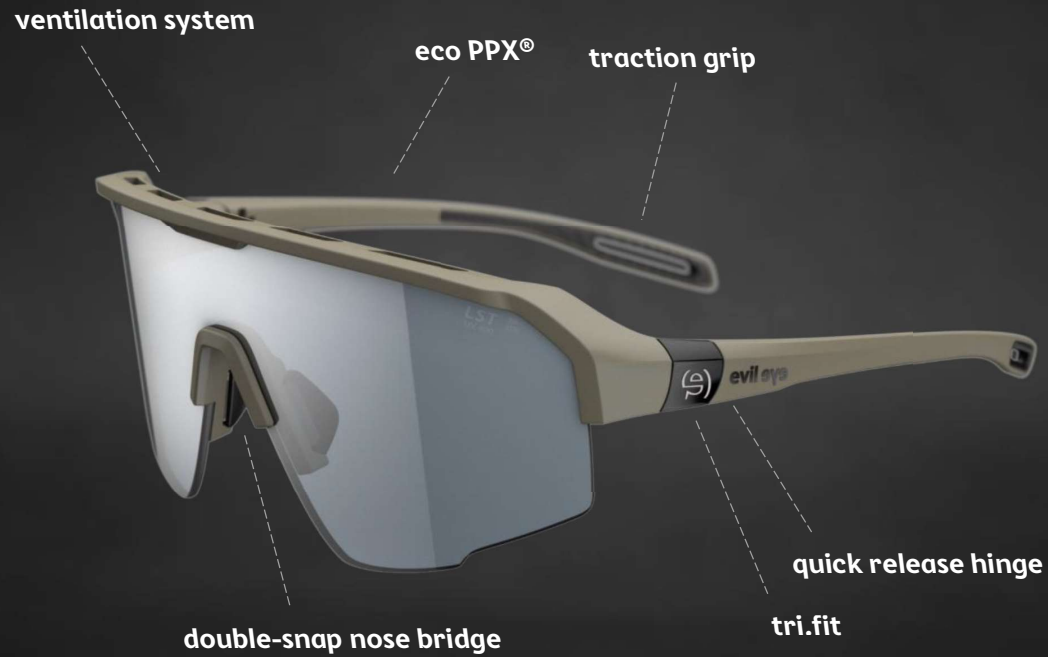

evil eye

product features

trailsense e045

**Add-ons available**

float

nose cover

headstrap

face mask

\*SP 116 included

headband adapter

evil eye

colourways

trailsense e045

70/75 2500 XS/S/L

frame: neon orange matt

lens: LST grey silver M