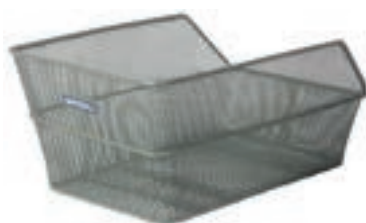

BASIL CENTO

- 11116 black
- 11117 silver
- 11186 white
- 11341 olive green