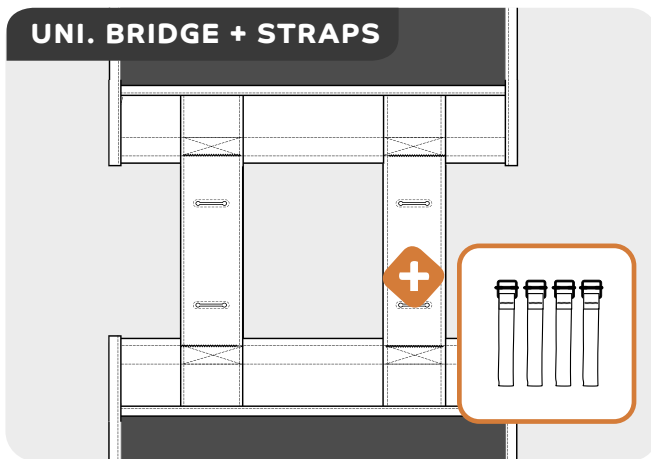

Basil Universal Bridge system

Basil has developed the Universal Bridge system, so you are able to **quickly and easily remove** your double pannier bag from your luggage carrier. By means of **four openings** the Universal Bridge system is easy to install on your luggage carrier. This system is compatible with all luggage carriers including **e-bikes**, MIK and Racktime. It's all in the name: Universal!

You can mount with Universal bridge system in **two ways**:

1. 1 Classic mounting with four fixed mounted **straps**
2. 2 Compatible with and easy to install on MIK and Racktime **plates**
   (sold separately or in combination with Basil DBS system)

Basil Additional handle

When function meets style: the Basil Additional handle. This accessory completes your double pannier bag. It is made of durable material. And with the Additional handle the installation, removal and carry of your double pannier bag was never so easy.