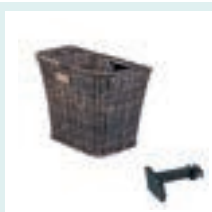

BASIL BREMEN RATTAN LOOK FM

art. nr	color
19045	nature brown
19046	seagrass

system
Basil Fixed Mounted Stemholder