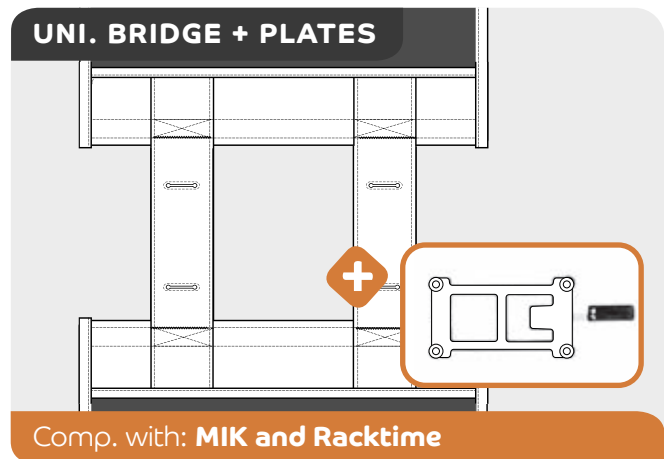

Basil Universal Bridge system

Basil has developed the Universal Bridge system, so you are able to **quickly and easily remove** your double pannier bag from your luggage carrier. By means of **four openings** the Universal Bridge system is easy to install on your luggage carrier. This system is compatible with all luggage carriers including **e-bikes**, MIK and Racktime. It's all in the name: Universal!

You can mount with Universal bridge system in **two ways**:

1. 1 Classic mounting with four fixed mounted **straps**
2. 2 Compatible with and easy to install on MIK and Racktime **plates**
   (sold separately or in combination with Basil DBS system)

Basil Additional handle

When function meets style: the Basil Additional handle. This accessory completes your double pannier bag. It is made of durable material. And with the Additional handle the installation, removal and carry of your double pannier bag was never so easy.