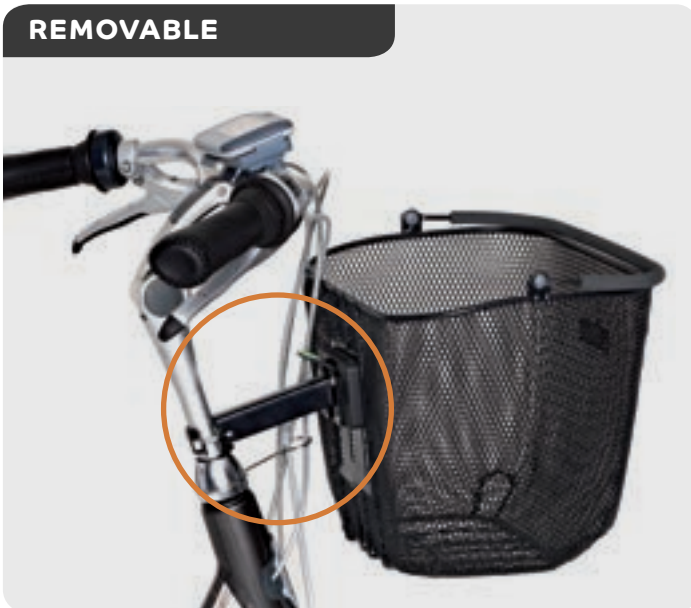

NORMAL

EXTRA WIDTH (elements included)

Basil Ahead-Stem Holder KF

The Basil Ahead-stemholder is compatible with all removable bags and baskets equipped with the **KF adapter plate** or **BE/KF adapter plate**. This system is suitable for **ahead or stem mounting**. Therefore, the system can be mounted on nearly all bicycles. For mounting, especially ahead, we recommend that this should be done by your bicycle specialist.

STEM

AHEAD

Basil Front **Stem Holders**

Durable, easy to install permanent holder for handlebar stems from 22-25.4 Ø. Suitable for **fixed mounted (FM) baskets**.

FIXED MOUNTED

BASIL **FIXED MOUNTED STEM HOLDER**

70183 black

Basil has developed the BasEasy holder for **safely and securely mounting** removable bags and baskets on the handlebar.

REMOVABLE

BASIL **BASEASY STEM HOLDER**

70182 black

Durable, **easily mountable holder** for handlebar stems from 22 – 25.4 mm Ø.