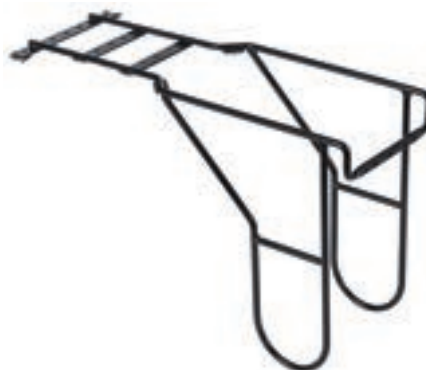

BASIL CARRIER EXTENDER

70180	matt black