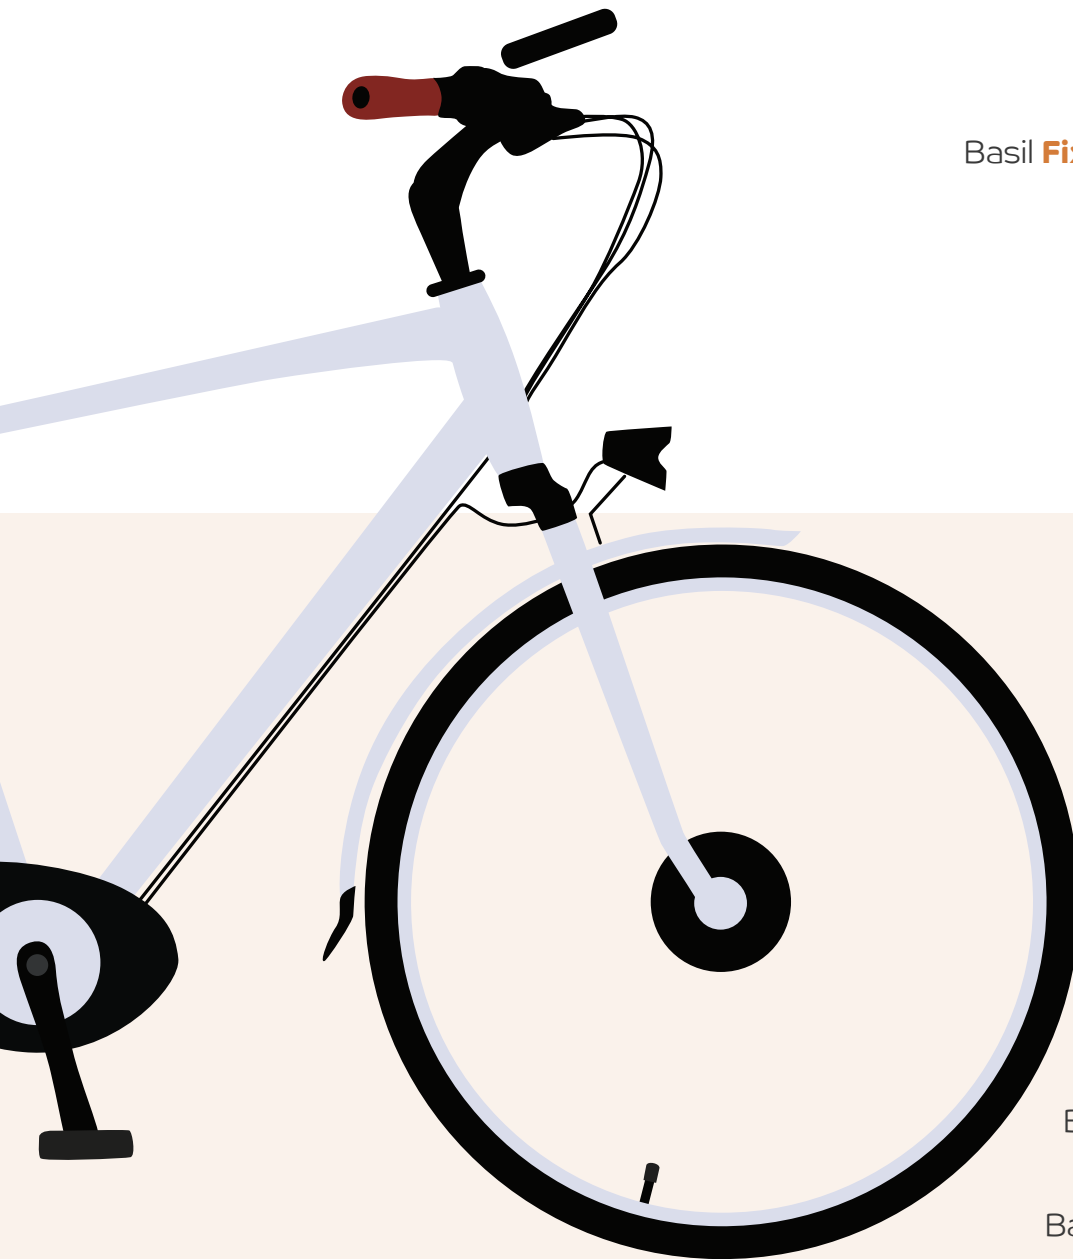

Basil **Fixed Mounted stem holder**

Removable

Basil **BasEasy stem holder**

Basil **Ahead-stem holder KF**

Basil **KF Handlebar holder**

Basil WSL System

The patented WSL system ensures perfect mounting of our basket in a safe and stable manner. The system is universal, the **width and length can be adjusted**. It fits on to various diameters of luggage carrier frames, and can be used in conjunction with batteries in the luggage carrier. **E-bike perfect!**