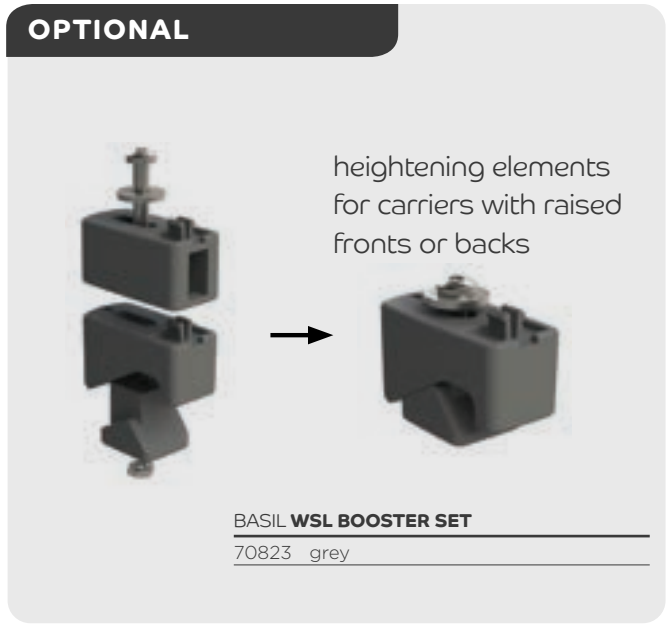

Basil **Fixed Mounted stem holder**

Removable

Basil **BasEasy stem holder**

Basil **Ahead-stem holder KF**

Basil **KF Handlebar holder**

Basil WSL System

The patented WSL system ensures perfect mounting of our basket in a safe and stable manner. The system is universal, the **width and length can be adjusted**. It fits on to various diameters of luggage carrier frames, and can be used in conjunction with batteries in the luggage carrier. **E-bike perfect!**

Basil Clever System

What makes it so clever? The Clever is one single system that can be used in **two ways**. The **removable option** works with a spring clamp. The **permanent system** works with an extra set of hooks that are included.