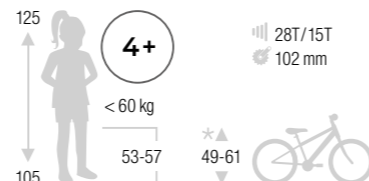

PUKY LS-PRO 18

NEW

PUKY SAFETY SET

- Bell
- Crah pad
- Safety handlebar grips
- Front and rear reflectors
- Pedals with third reflector
- Lightweight enclosed Chain case
- Side stand

SUITABLE ACCESSORIES

9023

LS-PRO 18

- **PUKY SAFETY SET**
- Lightweight aluminium frame and aluminium components – fork, handlebar, cranks, rims
- Wider and higher handlebar made from lightweight aluminium for optimum control
- Lightweight ahead stem
- Semi-integrated ahead headset
- Standardised and child-compatible V-brakes, front and rear – ergonomically adjustable and settable brake lever
- Child orientated ergonomics – reduced standover height upright seat position narrow bottom bracket (low Q factor)
- Specially developed and very lightweight children's saddle with an integrated aluminium saddle post
- Lightweight HEBIE Chainlooper chain case
- Free wheel – crank position can turn freely for an optimum pedal position
- Aluminium bike rack with accessories
- Impact-resistant powder-coating
- 28T / 15T gear
- Crank length 102 mm
- 6.0 kg**

NEW

4487

NEW

4488

NEW

4489

TECHNICAL DATA

Model	L x W x H	m³	kg**	kg***	F-wheel	R-wheel
LS-PRO 18-1	119 x 19 x 82	0,18	6,0	8,6	40-355 (18 x 1.50)	

PUKY LS-PRO 20

NEW

BASIC FEATURES

- Side stand
- Bell
- Non-slip pedals
- Front and rear reflectors

SUITABLE ACCESSORIES

9470

LS-PRO 20-7