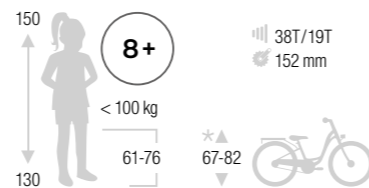

ADDITIONAL ACCESSORIES

see Page 57