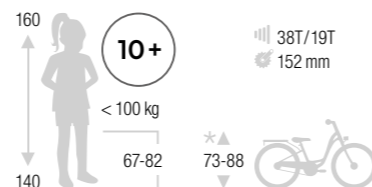

ACCESSORIES

PUKY HELMET S

*VE: 2

- Size S (48–55 cm)
- Optimum fit and positive locking thanks to rotating adjustment system (single-handed operation)
- Optimum ventilation thanks to 17 venting holes
- Integrated insect protection
- Outer shell made of durable and tough polycarbonate
- Removable light module (rear) with 3 modes
- 360° visibility thanks to 4 reflector stickers
- Only 220 g