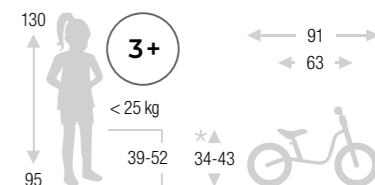

PUKY LR XL BR

LR XL BR

- Frame with low step
- Running board
- Special balance bike saddles
- Pneumatic spoked wheels with wide 2.4" optics (62-203 or 12 1/2 x 2.40)
- Handlebar pad
- Safety handlebar grips with impact protection
- Height adjustable saddle and handlebar
- Side stand
- V-brake (rear) with child-friendly brake handle
- Specially adjustable geometry for bigger/tall children
- Made in Germany & GS-tested
- 5.2 kg**

4078

SUITABLE ACCESSORIES

9006

9005

LP 2
Crash pad

9853

9855

9854

G 20
Swivel bell

9475

9476

GLOVY
Children's gloves

9420

BUDDY
Carrying strap

TECHNICAL DATA

Model	L x W x H	m³	kg**	kg***	F-wheel	R-wheel
LR XL BR	96 x 13 x 55	0,07	5,2	6,7	62-203 (12 1/2 x 2.40)	

PUKY LR XL BR CLASSIC

NEW

SUITABLE ACCESSORIES

9006

9005

LP 2
Crash pad

9853

9855

9854

G 20
Swivel bell

LR XL BR CLASSIC

- Frame with low step
- Running board
- Special balance bike saddles
- Pneumatic spoked wheels (50-203 bzw. 12 1/2 x 2.00)
- Handlebar pad
- Safety handlebar grips with impact protection
- Height adjustable saddle and handlebar
- Side stand
- V-brake (rear) with child-friendly brake handle
- Specially adjustable geometry for bigger/tall children
- Woven basket made from flexible plastic
- Child-friendly swivel bell
- Made in Germany & GS-tested
- 5.0 kg**

4096

NEW

4153

9420

BUDDY
Carrying strap

9437

9436

LOCKSTAR
With settable number code

TECHNICAL DATA

Model	L x W x H	m³	kg**	kg***	F-wheel	R-wheel
LR XL BR CLASSIC	96 x 13 x 55	0,07	5,0	6,6	50-203 (12 1/2 x 2.00)