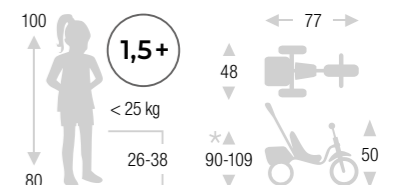

TECHNICAL DATA

Model	L x W x H	m³	kg**	kg***	F-wheel	R-wheel
CEETY COMFORT	52 x 29 x 38	0,06	6,2	7,0	LR225/55	LR180/50