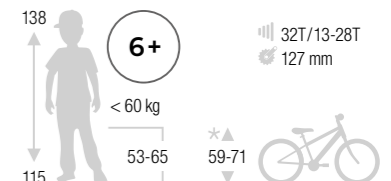

FIDLOCK
READY

ALU
MINIMUM