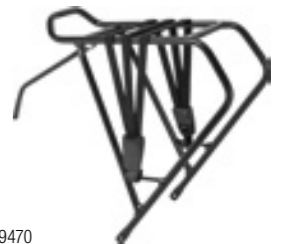

SUITABLE ACCESSORIES

9470