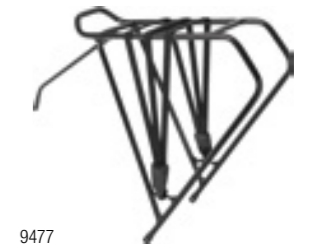

SUITABLE ACCESSORIES

9477

ALU BIKE RACK
Suitable for CYKE 26

ADDITIONAL ACCESSORIES
see Page 57