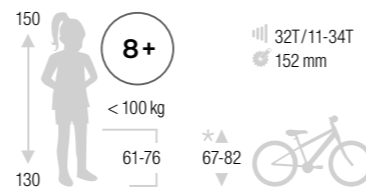

8+

32T/11-34T
152 mm

weight optimized

ALU MINUM

ADDITIONAL ACCESSORIES
see Page 57