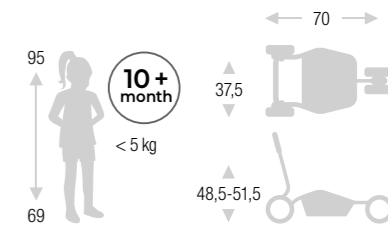

Trailer coupling included in the delivery scope

Max. load of vehicle < 5 kg

TECHNICAL DATA

Model	L x W x H	m <sup>3</sup>	kg**	kg***	F-wheel	R-wheel
TRAILY	71 x 39 x 23	0,13	3,4	4,0	LR150/35	

\* = Seat position from the ground (cm) · \*\* = Weight · \*\*\* = Weight (vehicle incl. packaging)