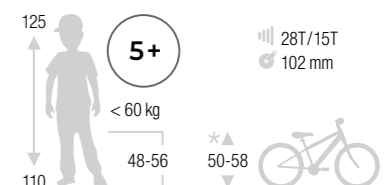

TECHNICAL DATA

Model	L x W x H	m³	kg**	kg***	F-wheel	R-wheel
CYKE 18	119 x 19 x 82	0,18	7,9	9,8	47-355 (18 x 1.75)	
CYKE 18 Freewheel	119 x 19 x 82	0,18	7,9	9,8	47-355 (18 x 1.75)	

* = Seat position from the ground (cm) · ** = Weight (without pedals, stand and basket) · *** = Weight (vehicle incl. packaging)