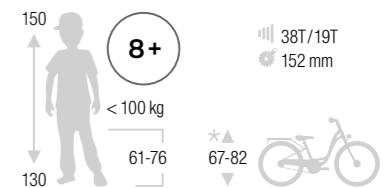

PUKY SKYRIDE 24-3

NEW

BASIC FEATURES

- Lightweight aluminium frame and aluminium components – saddle post, fork, handlebar, cranks, rims
- Shaft stem for long usage period (expansion function)
- Enclosed chain case
- Specially developed, comfortable and lightweight saddle
- Child orientated ergonomics
- Lighting complies with the StVZO (German road traffic licensing regulations) – lighting system with hub dynamo and LED headlamp, rear light with parking light
- V-brakes, front and rear – adjustable brake lever
- Non-slip pedals with third reflector
- Tyres with reflective stripes
- Side stand

AVAILABLE FROM 1.1.2024

SKYRIDE 24-3

- **BASIC FEATURES**
- Semi-integrated headset
- Aluminium bike rack with lashing straps
- Rotating grip shifter with speed indication
- 3-speed free-wheel hub gear
- 38 T / 19 T gear
- Crank length 152 mm
- 12.1 kg**

NEW

4476

SUITABLE ACCESSORIES

9436

9437

LOCKSTAR

With settable number code

NEW

4477

9587

9585

PUKY HELMET M

With rotating adjustment system

NEW

4478

ADDITIONAL ACCESSORIES

see Page 57

TECHNICAL DATA

Model	L x W x H	m³	kg**	kg***	F-wheel	R-wheel
SKYRIDE 24-3	119 x 23 x 61	0,16	12,1	14,8	47-507 (24 x 1.75)	

PUKY SKYRIDE 24-7

NEW

BASIC FEATURES

- Lightweight aluminium frame and aluminium components – saddle post, fork, handlebar, cranks, rims
- Shaft stem for long usage period (expansion function)
- Enclosed chain case
- Specially developed, comfortable and lightweight saddle
- Child orientated ergonomics
- Lighting complies with the StVZO (German road traffic licensing regulations) – lighting system with hub dynamo and LED headlamp, rear light with parking light
- V-brakes, front and rear – adjustable brake lever
- Non-slip pedals with third reflector
- Tyres with reflective stripes
- Side stand

AVAILABLE FROM 1.1.2024