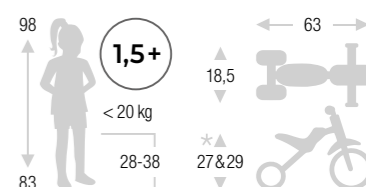

TECHNICAL DATA

Model	L x W x H	m³	kg**	kg***	F-wheel	R-wheel
PUKYMOTO	54 x 29 x 17	0,03	2,7	3,0	LR225	LR150/35

* = Seat position from the ground (cm) · ** = Weight (without pedals and basket) · *** = Weight (vehicle incl. packaging)