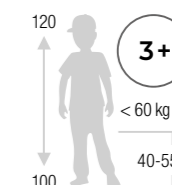

28T/15T
89 mm

★

47-58

* = Seat position from the ground (cm) · ** = Weight (without pedals, stand and basket) · *** = Weight (vehicle incl. packaging)