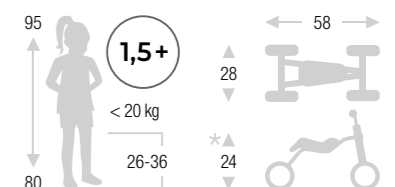

PUKY PUKYLINO

PUKYLINO

- Ergonomically designed seat with knee recess – gives the child a secure foothold and provides support for children's running movements
- Safety handlebar grips
- Built in steering limit with lock
- Whisper wheels - silent wheels
- Impact-resistant powder-coating
- Only suitable for indoors
- Made in Germany & GS-tested
- 2.3 kg**

NEW

3034

3021

3019

3020

PUKYLINO BUNDLE

- **BASIC FEATURES like PUKYLINO**
- Frame pocket in panda design
- Child-friendly swivel bell
- Handlebar pad
- 2.4 kg**

TECHNICAL DATA

Model	L x W x H	m³	kg**	kg***	F-wheel	R-wheel
PUKYLINO	51 x 27 x 17	0,02	2,3	2,6	LR150/35	LR150/35
PUKYLINO BUNDLE	51 x 27 x 17	0,02	2,4	2,7	LR150/35	LR150/35

SUITABLE ACCESSORIES

9732

9733

LT 3
Handlebar bag

9735

9734

RT 1
Frame bag

9001

9002

LP 1
Crash pad

9843

9845

9844

G 18
Swivel bell

PUKY WUTSCH

WUTSCH

- Ergonomically designed seat with carrying handle and knee recess
- Swing axle
- Safety handlebar grips
- Built in steering limit with lock
- Whisper wheels - silent wheels
- Impact-resistant powder-coating
- Suitable for indoors and outdoors
- Made in Germany & GS-tested
- 2.4 kg**

3032

3029

3030

3031

WUTSCH BUNDLE

- **BASIC FEATURES like WUTSCH**
- Frame bag in a rabbit, raccoon or Berni design
- Child-friendly swivel bell
- Handlebar pad
- 2.5 kg**

1900

**FC BAYERN MUNICH
EDITION**

TECHNICAL DATA

Model	L x W x H	m³	kg**	kg***	F-wheel	R-wheel
WUTSCH	54 x 29 x 17	0,03	2,4	2,8	LR150/35	LR150/35
WUTSCH BUNDLE	54 x 29 x 17	0,03	2,5	2,9	LR150/35	LR150/35

SUITABLE ACCESSORIES

9732

9733

LT 3
Handlebar bag

9735

9734

RT 1
Frame bag

9001

9002

LP 1
Crash pad

9843

9845

9844

G 18
Swivel bell