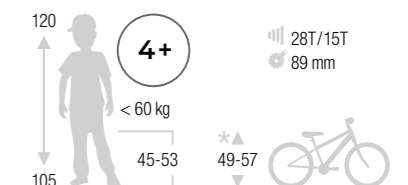

### TECHNICAL DATA

Model	L x W x H	m <sup>3</sup>	kg**	kg***	F-wheel	R-wheel
CYKE 16	118 x 18 x 73	0,15	7,6	9,6	47-305 (16 x 1.75)	
CYKE 16 Freewheel	118 x 18 x 73	0,15	7,6	9,6	47-305 (16 x 1.75)	

\* = Seat position from the ground (cm) · \*\* = Weight (without pedals, stand and basket) · \*\*\* = Weight (vehicle incl. packaging)