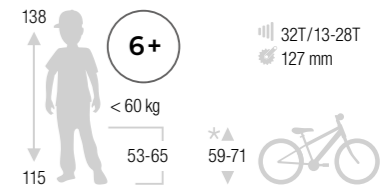

TECHNICAL DATA

Model	L x W x H	m³	kg**	kg***	F-wheel	R-wheel
CYKE 20-7 ACTIVE	119 x 23 x 61	0,16	10,0	12,6	50-406 (20 x 2.00)