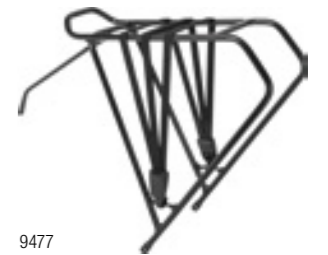

LUMI
LED lighting set

9477