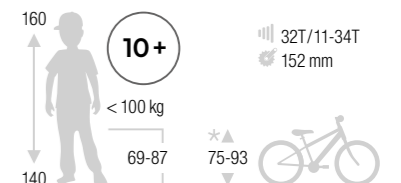

PUKY LS-PRO 24-8

NEW

BASIC FEATURES

- Side stand
- Bell
- Non-slip pedals
- Front and rear reflectors

SUITABLE ACCESSORIES

9023

9471

9466

ADDITIONAL ACCESSORIES

see Page 57

FIDLOCK
READY

lightweight
8,9 kg

ALU
MINI
UM

NEW

4493

NEW

4494

NEW

4495

LS-PRO 24-8

- **BASIC FEATURES**
- Lightweight aluminium frame and aluminium components – fork, handlebar, cranks, rims
- Patent saddle post
- Wide and high handlebar made from lightweight aluminium for optimum control
- Lightweight ahead stem
- Semi-integrated ahead headset
- V-brakes for the front/rear wheel – adjustable brake lever
- Child orientated ergonomics – reduced standover height upright seat position narrow bottom bracket (low Q factor)
- 8-speed derailleur
- FIDLOCK TWIST Bike base frame holder
- Aluminium bike rack with accessories
- Impact-resistant powder-coating
- 32T / 11-34T gear
- Crank length 152 mm
- 8.9 kg**

TECHNICAL DATA

Model	L x W x H	m³	kg**	kg***	F-wheel	R-wheel
LS-PRO 24-8	119 x 23 x 61	0,16	8,9	12,0	40-507 (24 x 1.50)	

PUKY LS-PRO 26-8

NEW

BASIC FEATURES

- Side stand
- Bell
- Non-slip pedals
- Front and rear reflectors

SUITABLE ACCESSORIES

9023

9477

9467

ADDITIONAL ACCESSORIES

see Page 57

FIDLOCK
READY

lightweight
9,6 kg

ALU
MINI
UM

NEW

4496

NEW

4497

NEW

4498

LS-PRO 26-8