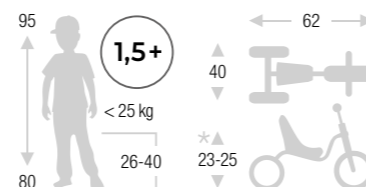

TECHNICAL DATA

Model	L x W x H	m³	kg**	kg***	F-wheel	R-wheel
FITSCH	42 x 36 x 27	0,04	3,2	3,9	LR225	LR150/35
FITSCH BUNDLE	42 x 36 x 27	0,04	3,3	4,0	LR225	LR150/35