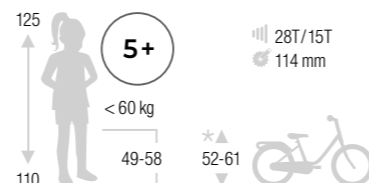

PUKY YOUKE 18 CLASSIC

NEW

PUKY SAFETY SET

- Crash pad
- Bell
- Safety handlebar grips
- Front and rear reflectors
- Plastic edge protector in the front/rear wheel mudguard
- Child orientated, non-slip pedals with third reflector
- Enclosed chain case
- Side stands

YOUKE 18 CLASSIC

- **PUKY SAFETY SET**
- Lightweight, high-quality frame made from AL6061(T6) aluminium
- Unicrown fork made from steel
- Lightweight aluminium rims
- Coaster brake
- Lightweight aluminium crank
- Wide handlebar made from lightweight aluminium
- Specially developed, comfortable and very lightweight children's saddle with an integrated saddle post
- Front wheel V-brake suitable for children
- Shaft stem for long usage period
- Child orientated ergonomics
- Woven basket made from flexible plastic
- Luggage carrier with lashing strap
- Impact-resistant powder-coating
- 28T / 15T gear
- Crank length 114 mm
- 8.2 kg**

NEW

4339

NEW

4340

SUITABLE ACCESSORIES

9611

9585

PUKY HELMET M

With rotating adjustment system

9437

9436

LOCKSTAR

With settable number code

ADDITIONAL ACCESSORIES

see Page 57

TECHNICAL DATA

Model	L x W x H	m³	kg**	kg***	F-wheel	R-wheel
YOUKE 18 CLASSIC	119 x 20 x 70	0,16	8,7	11,1	47-355 (18 x 1,75)