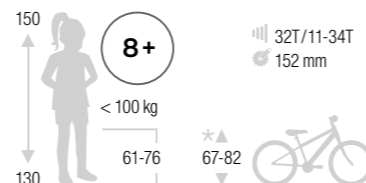

PUKY LS-PRO 24-8

NEW

BASIC FEATURES

- Side stand
- Bell
- Non-slip pedals
- Front and rear reflectors

SUITABLE ACCESSORIES

9023

9471

9466

ADDITIONAL ACCESSORIES

see Page 57

FIDLOCK
READY

lightweight
8,9 kg

ALU
MINI
UM

NEW

4493

NEW

4494

NEW

4495

LS-PRO 24-8

- **BASIC FEATURES**
- Lightweight aluminium frame and aluminium components – fork, handlebar, cranks, rims
- Patent saddle post
- Wide and high handlebar made from lightweight aluminium for optimum control
- Lightweight ahead stem
- Semi-integrated ahead headset
- V-brakes for the front/rear wheel – adjustable brake lever
- Child orientated ergonomics – reduced standover height upright seat position narrow bottom bracket (low Q factor)
- 8-speed derailleur
- FIDLOCK TWIST Bike base frame holder
- Aluminium bike rack with accessories
- Impact-resistant powder-coating
- 32T / 11-34T gear
- Crank length 152 mm
- 8.9 kg**

TECHNICAL DATA

Model	L x W x H	m³	kg**	kg***	F-wheel	R-wheel
LS-PRO 24-8	119 x 23 x 61	0,16	8,9	12,0	40-507 (24 x 1.50)	

PUKY LS-PRO 26-8

NEW

BASIC FEATURES

- Side stand
- Bell
- Non-slip pedals
- Front and rear reflectors

SUITABLE ACCESSORIES

9023

9477

9467

ADDITIONAL ACCESSORIES

see Page 57

FIDLOCK
READY

lightweight
9,6 kg

ALU
MINI
UM

NEW

4496

NEW

4497

NEW

4498

LS-PRO 26-8