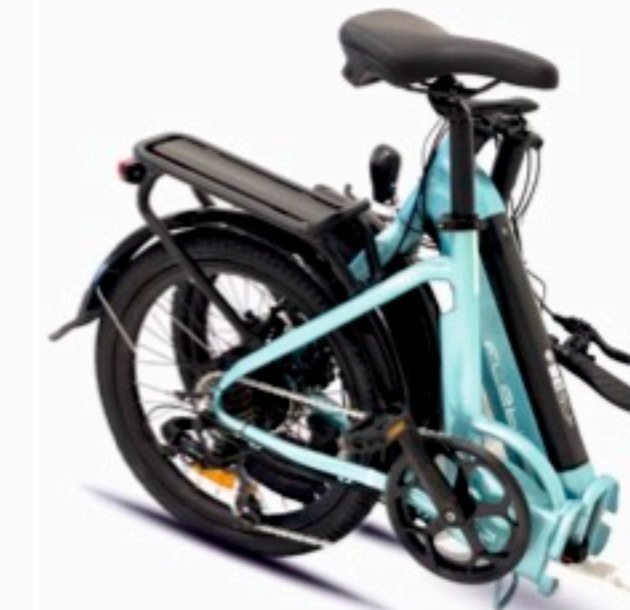

SUPRN ECO

SUPRN

SWNN

eUD

SUPRN ECO

- 250W REAR
- 16.8 KG
- 7.8 AH
- 25-30KM
- SINGLE SPEED
- 16x1.75"

SUPRN 3.0

- 250W FRONT
- 16.8 KG
- 10.4 / 11.6 AH
- 50-80 KM
- NEXUS 3
- 16x1.75"

SWNN

- 250W REAR
- 21.5 KG
- 10.4AH
- 40-50KM
- SHIMANO ALTUS 7
- 20x1.85"

eUD 3.0

- 250W FRONT
- 12.9 KG
- 10 AH
- 35-40 KM
- SINGLE SPEED
- 16x1.5"

FLEBI

FOLDING LIGHT E-BIKES